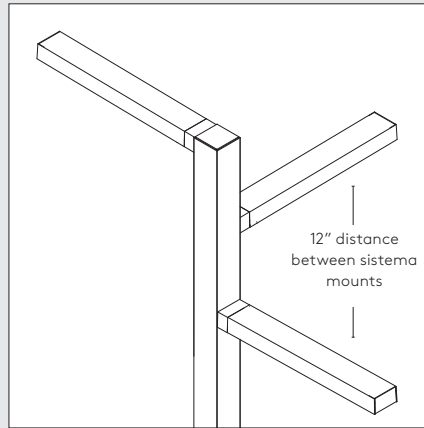

Arca Pro Family

Versatile mounting options

Arca Pro with Sistema configurations

Arca Pro Single

Arca Pro Double
(180°)

Arca Pro Double
(90°)

Arca Pro Double Sistema Mount

Arca Pro Triple Sistema Mount

Arca Pro Quadruple Sistema Mount

The versatility of the product family
makes it possible to achieve both practical and
atmospheric lighting scenarios

Arca Pro has a sleek geometric form that is available in a round or square pole, which gives it a modern feel. Options include one to four heads that can be mounted at varying levels with a 18 inch distance between each mount. This flexible arrangement of the luminaires gives the designer many different options. The simple contemporary lines will enhance any landscape design in locations such as pedestrian pathways, campuses, parking lots, side streets, or courtyards.