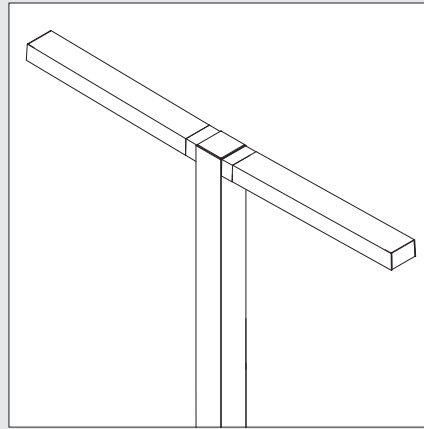

Arca Pro Family

Versatile mounting options

Arca Pro with Sistema configurations

Arca Pro Single

Arca Pro Double
(180°)

Arca Pro Double
(90°)

Arca Pro Double Sistema Mount

Arca Pro Triple Sistema Mount

Arca Pro Quadruple Sistema Mount

The versatility of the product family
makes it possible to achieve both practical and
atmospheric lighting scenarios

Arca Pro has a sleek geometric form that is available in a round or square pole, which gives it a modern feel. Options include one to four heads that can be mounted at varying levels with a 18 inch distance between each mount. This flexible arrangement of the luminaires gives the designer many different options. The simple contemporary lines will enhance any landscape design in locations such as pedestrian pathways, campuses, parking lots, side streets, or courtyards.