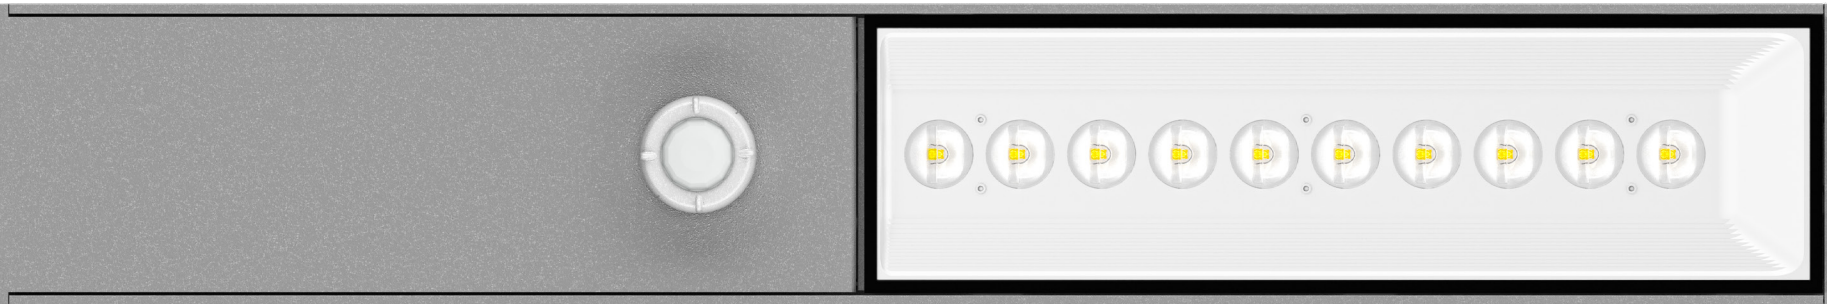

Integral motion sensor