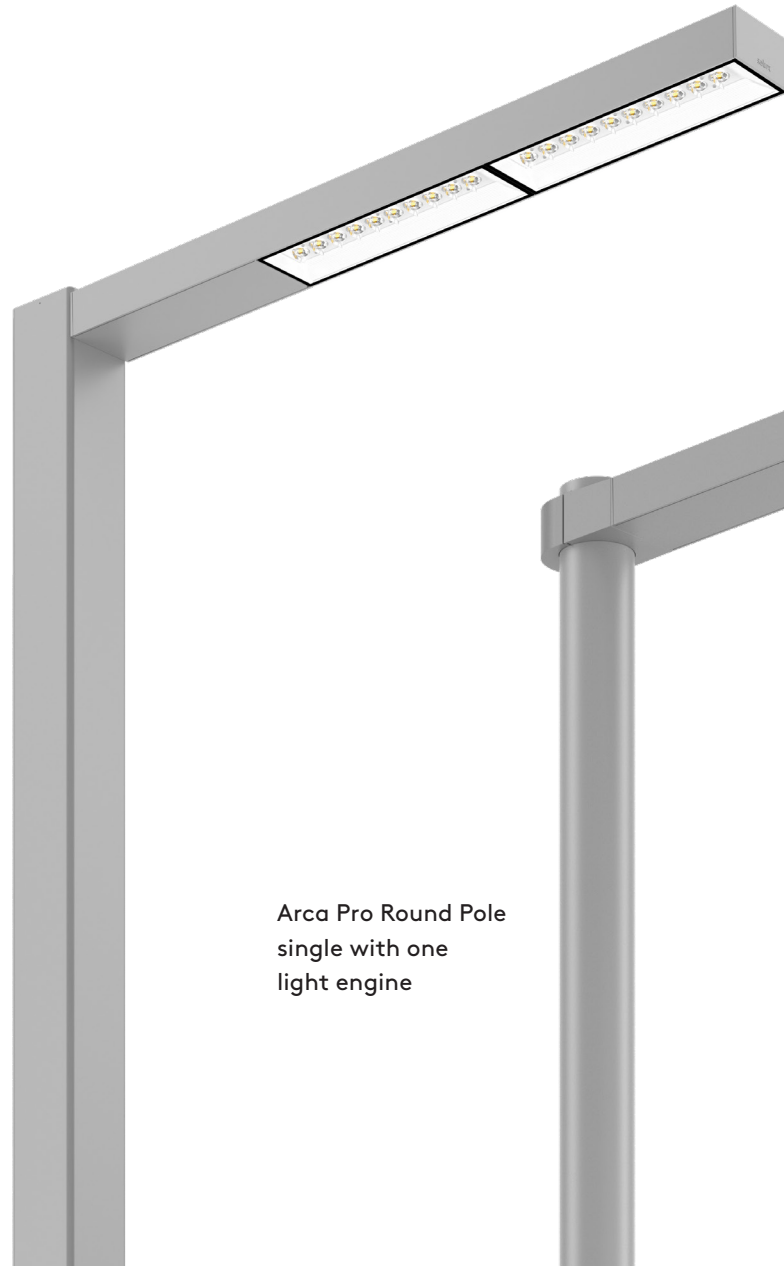

selux

A R C A
P R O

Application Guide

Product Specifications

Mounting:	Single · Double · Triple · Quad Arrangements
Light Engine:	Gen 5: Single or Double
Reflector	White baffled reflector
Optics	Type I · Type II · Type III · Type IV · Type V (round) Type V (square)
Pole Height:	Round Pole: 16ft - 25ft · Square Pole: 10ft - 30ft
CCT:	Amber · 2700K · 3000K · 3500K · 4000K · 5000K
Options:	Dimming 0-10V · Decorative Collar · Integral Motion Sensor · House Side Shield

Arca Pro Square Pole
Double with two light
engines

Flexibility

Arca Pro is available in single, double, triple, and quadruple pole configurations, with your choice of one or two light engines per luminaire. Two light engines provide maximum light output - up to 24,000 lumens - or use one light engine for intimate illumination. Mix and match quantity of light modules with mounting positions for truly customized lighting.

Arca Pro Square Pole single with two light engines

Arca Pro Round Pole single with one light engine

Light fixture

Light fixture

Light fixture

2

A

1

Arca Pro Quadruple Sistema Mount

The versatility of the product family
makes it possible to achieve both practical and
atmospheric lighting scenarios

Arca Pro has a sleek geometric form that is available in a round or square pole, which gives it a modern feel. Options include one to four heads that can be mounted at varying levels with a 18 inch distance between each mount. This flexible arrangement of the luminaires gives the designer many different options. The simple contemporary lines will enhance any landscape design in locations such as pedestrian pathways, campuses, parking lots, side streets, or courtyards.