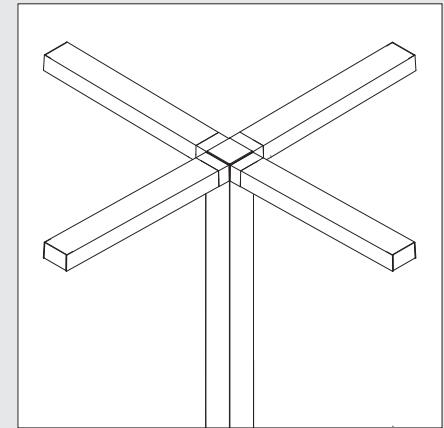

Arca Pro Family

Versatile mounting options

Arca Pro with Sistema configurations

Arca Pro Single

Arca Pro Double
(180°)

Arca Pro Double
(90°)

Arca Pro Double Sistema Mount

Arca Pro Triple Sistema Mount

Arca Pro Quadruple Sistema Mount

The versatility of the product family
makes it possible to achieve both practical and
atmospheric lighting scenarios

Arca Pro has a sleek geometric form that is available in a round or square pole, which gives it a modern feel. Options include one to four heads that can be mounted at varying levels with a 18 inch distance between each mount. This flexible arrangement of the luminaires gives the designer many different options. The simple contemporary lines will enhance any landscape design in locations such as pedestrian pathways, campuses, parking lots, side streets, or courtyards.