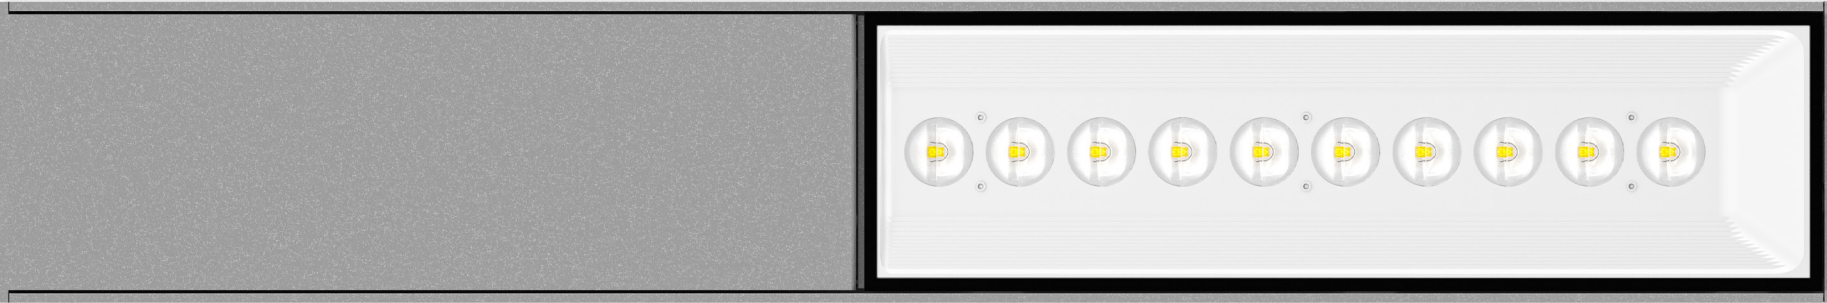

Optics

Gen 5 optics