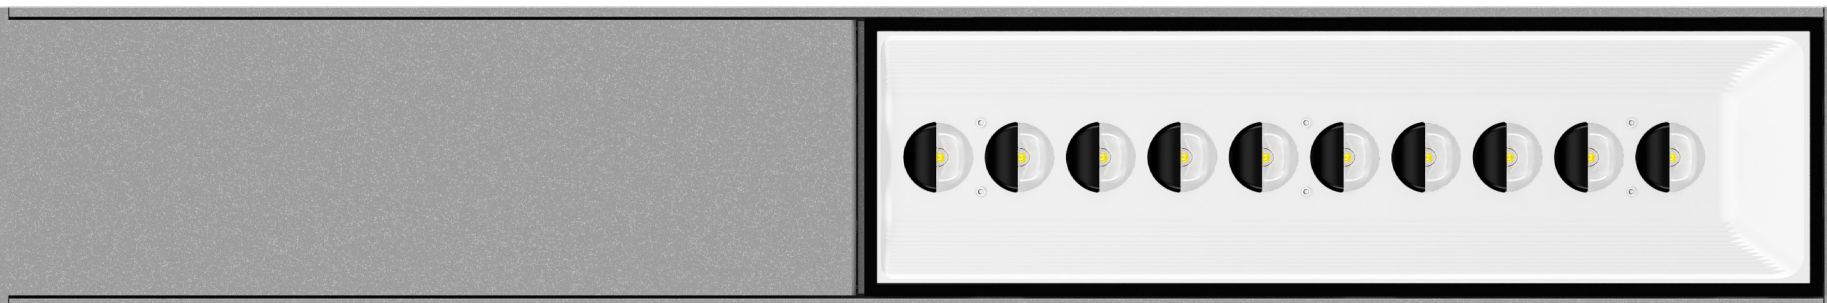

House side shield