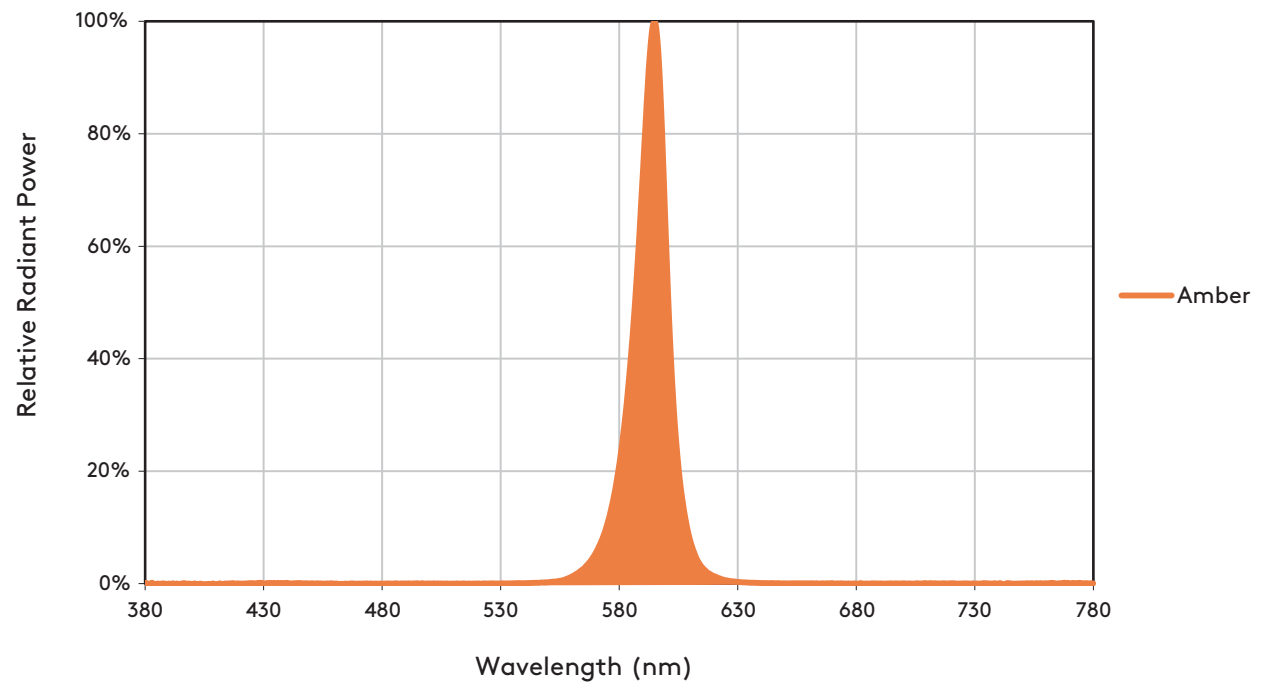

True amber

According to the Florida Fish and Wildlife Commission (FWC), turtle-friendly luminaires must limit short wavelength light under 560 nanometers (nm). True amber sources limit this short wavelength energy by producing more light above 560nm - a requirement for a long wavelength LED source. Using long wavelength light sources is less disruptive to marine turtles than white or multi-colored lights.

Amber Spectral Power Distribution