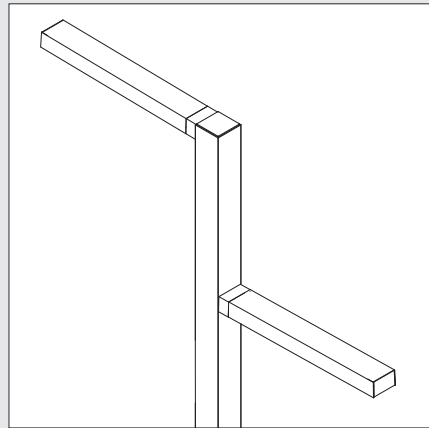

Arca Pro Double Sistema Mount