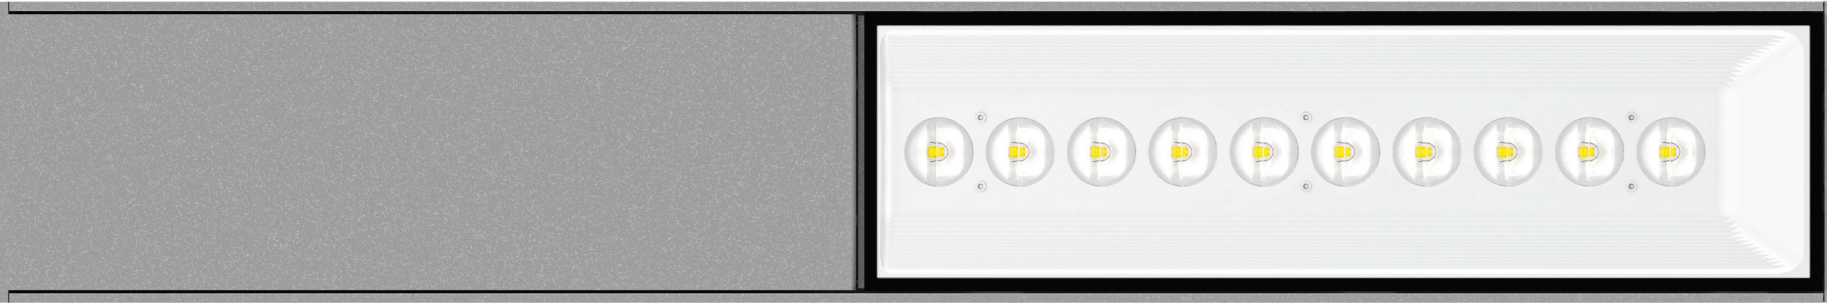

Optics

Gen 5 optics