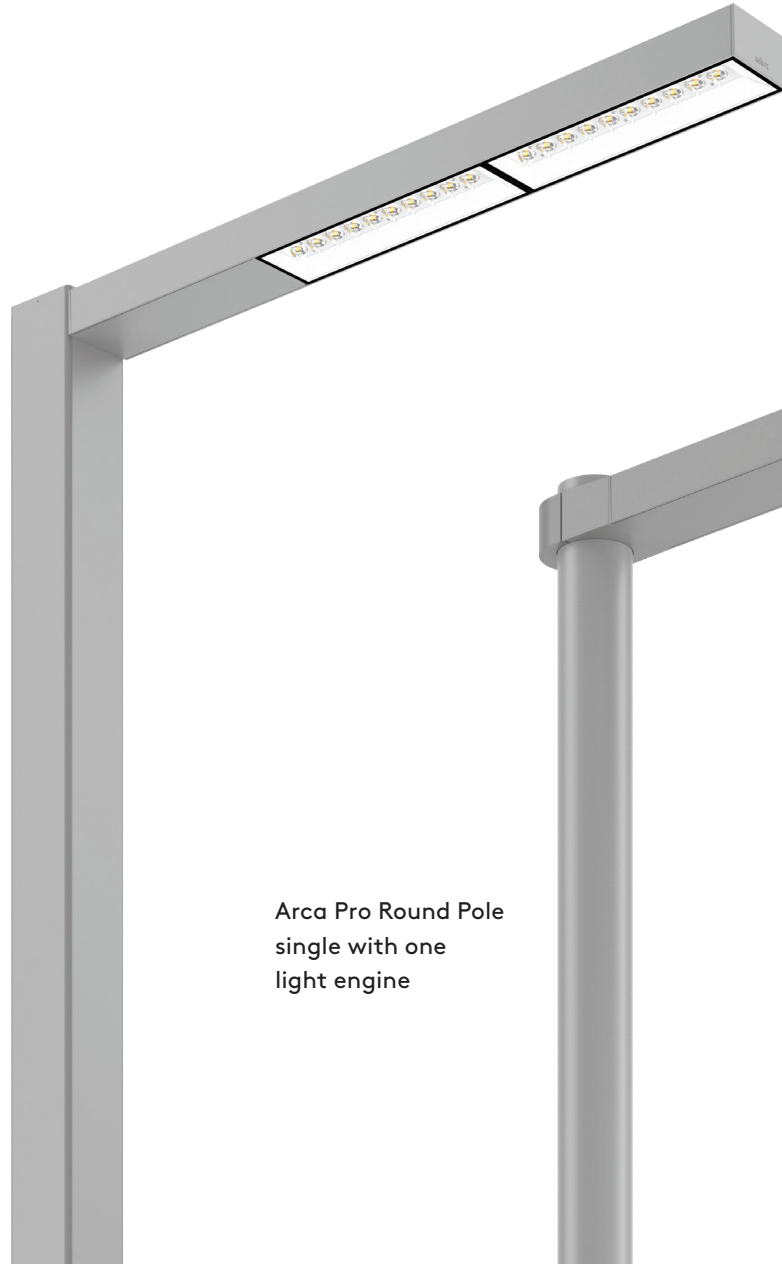

selux

A R C A
P R O

Application Guide

Product Specifications

Mounting:	Single · Double · Triple · Quad Arrangements
Light Engine:	Gen 5: Single or Double
Reflector	White baffled reflector
Optics	Type I · Type II · Type III · Type IV · Type V (round) Type V (square)
Pole Height:	Round Pole: 16ft - 25ft · Square Pole: 10ft - 30ft
CCT:	Amber · 2700K · 3000K · 3500K · 4000K · 5000K
Options:	Dimming 0-10V · Decorative Collar · Integral Motion Sensor · House Side Shield

Arca Pro Square Pole
Double with two light
engines

Flexibility

Arca Pro is available in single, double, triple, and quadruple pole configurations, with your choice of one or two light engines per luminaire. Two light engines provide maximum light output - up to 24,000 lumens - or use one light engine for intimate illumination. Mix and match quantity of light modules with mounting positions for truly customized lighting.

Arca Pro Square Pole single with two light engines

Arca Pro Round Pole single with one light engine

Arca Pro is an attractive product family
the form is able to blend harmoniously
into public spaces.

Arca Pro has a minimal form that doesn't take away from its surrounding environment. Premium quality and durable materials maintain a clean appearance over time.

Arca Pro has a sleek geometric form that is available in a round or square pole, which gives it a modern feel. Options include one to four heads that can be mounted at varying levels with a 18 inch distance between each mount. This flexible arrangement of the luminaires gives the designer many different options. The simple contemporary lines will enhance any landscape design in locations such as pedestrian pathways, campuses, parking lots, side streets, or courtyards.