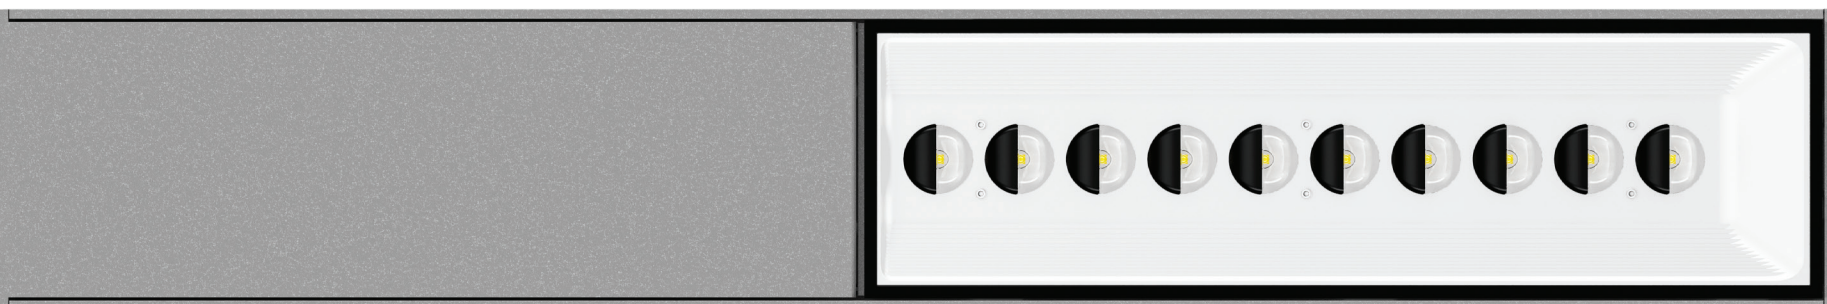

House side shield