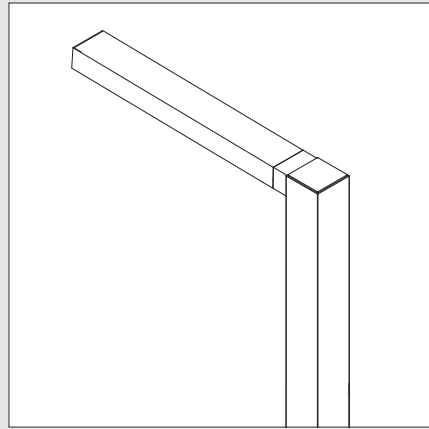

Versatile mounting options

Arca Pro with Sistema configurations

Arca Pro Single