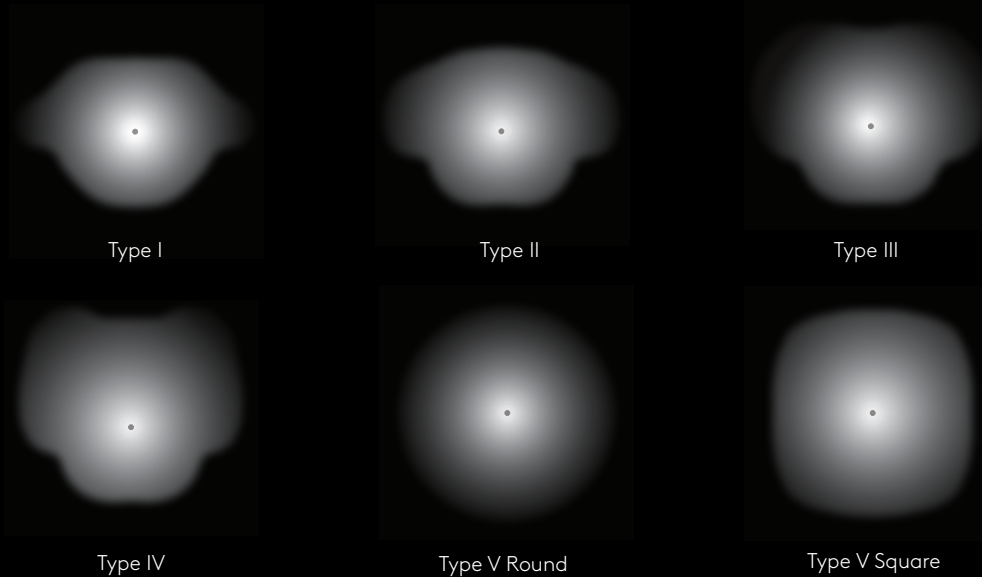

Masterful performance, premium quality lighting

The Selux Gen 5 lens is an optical advancement that allows for a full range of distributions with excellent visual comfort perfect for any designer needing improved visual guidance and precise placement of light. Unlike other optics, Gen5 is a proprietary design made of silicone, integrated into our existing and new exterior products to expand distribution options, increase lumen output, and provide a visual experience unique to

Selux. By keeping the vertical maximum intensity angle below 69° , Gen5 optics minimize brightness at critical viewing angles. In addition, Gen5 spreads brightness between LEDs which reduces contrast and increases the quality of the visual experience.

Standard Distributions