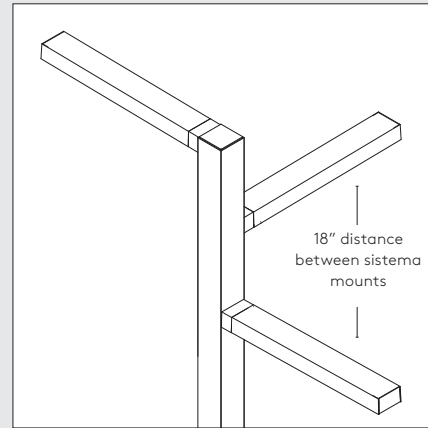

Arca Pro Triple Sistema Mount