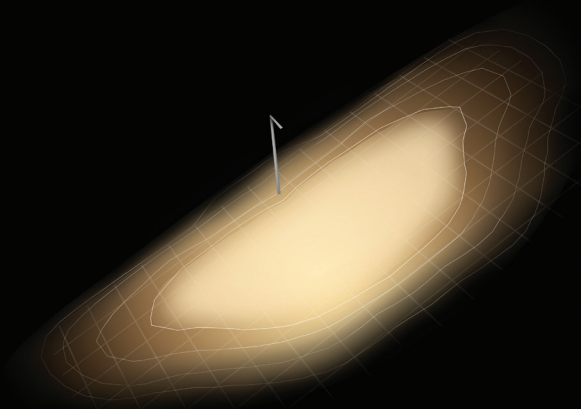

Arca Pro with House Side Shield

Helps reduce spill light behind the pole and directs the light only where it is needed (Type I shown).