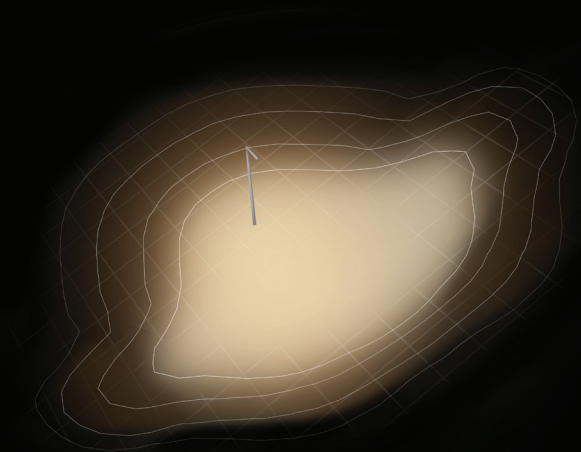

Selux. By keeping the vertical maximum intensity angle below 69° , Gen5 optics minimize brightness at critical viewing angles. In addition, Gen5 spreads brightness between LEDs which reduces contrast and increases the quality of the visual experience.

Standard Distributions

Arca Pro with House Side Shield

Helps reduce spill light behind the pole and directs the light only where it is needed (Type I shown).

Arca Pro

Great for lighting walkways, paths, and sidewalks (Type I shown).