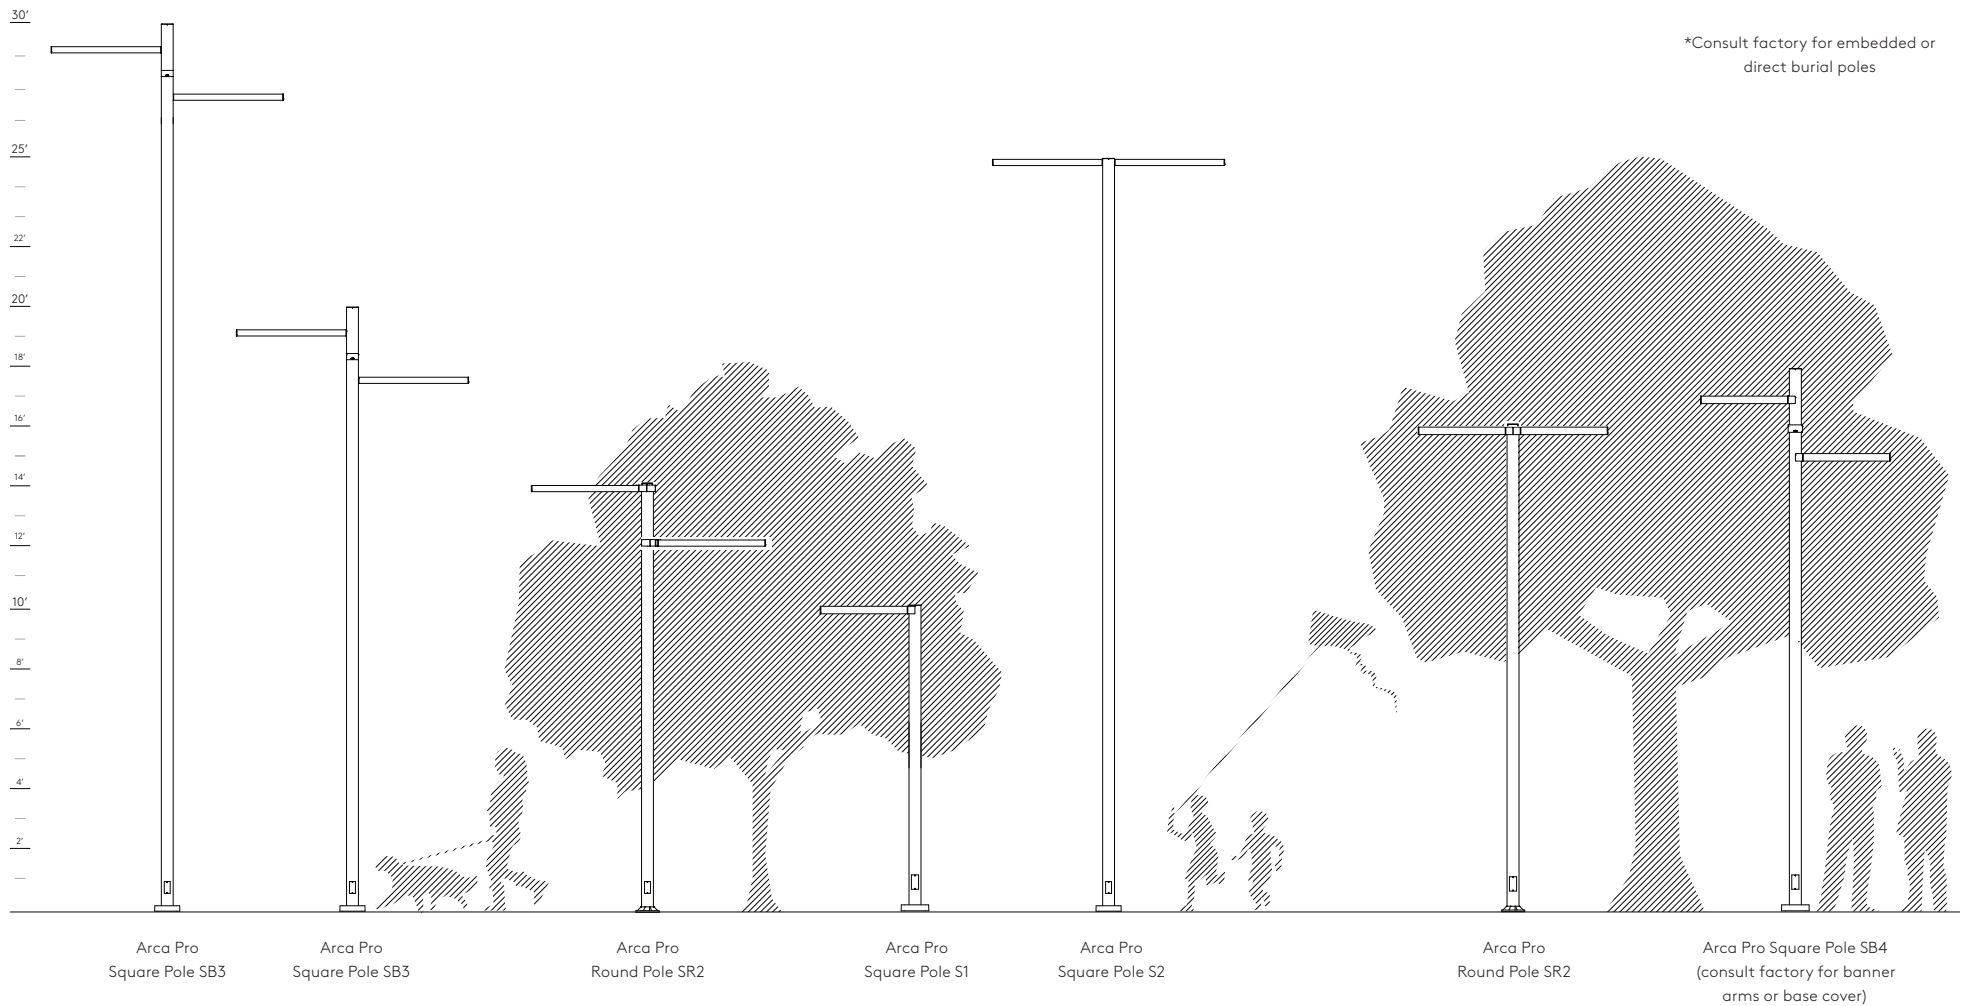

Arca Pro Family