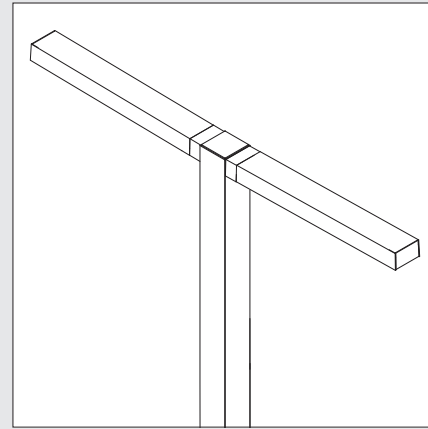

Arca Pro Double
(180°)