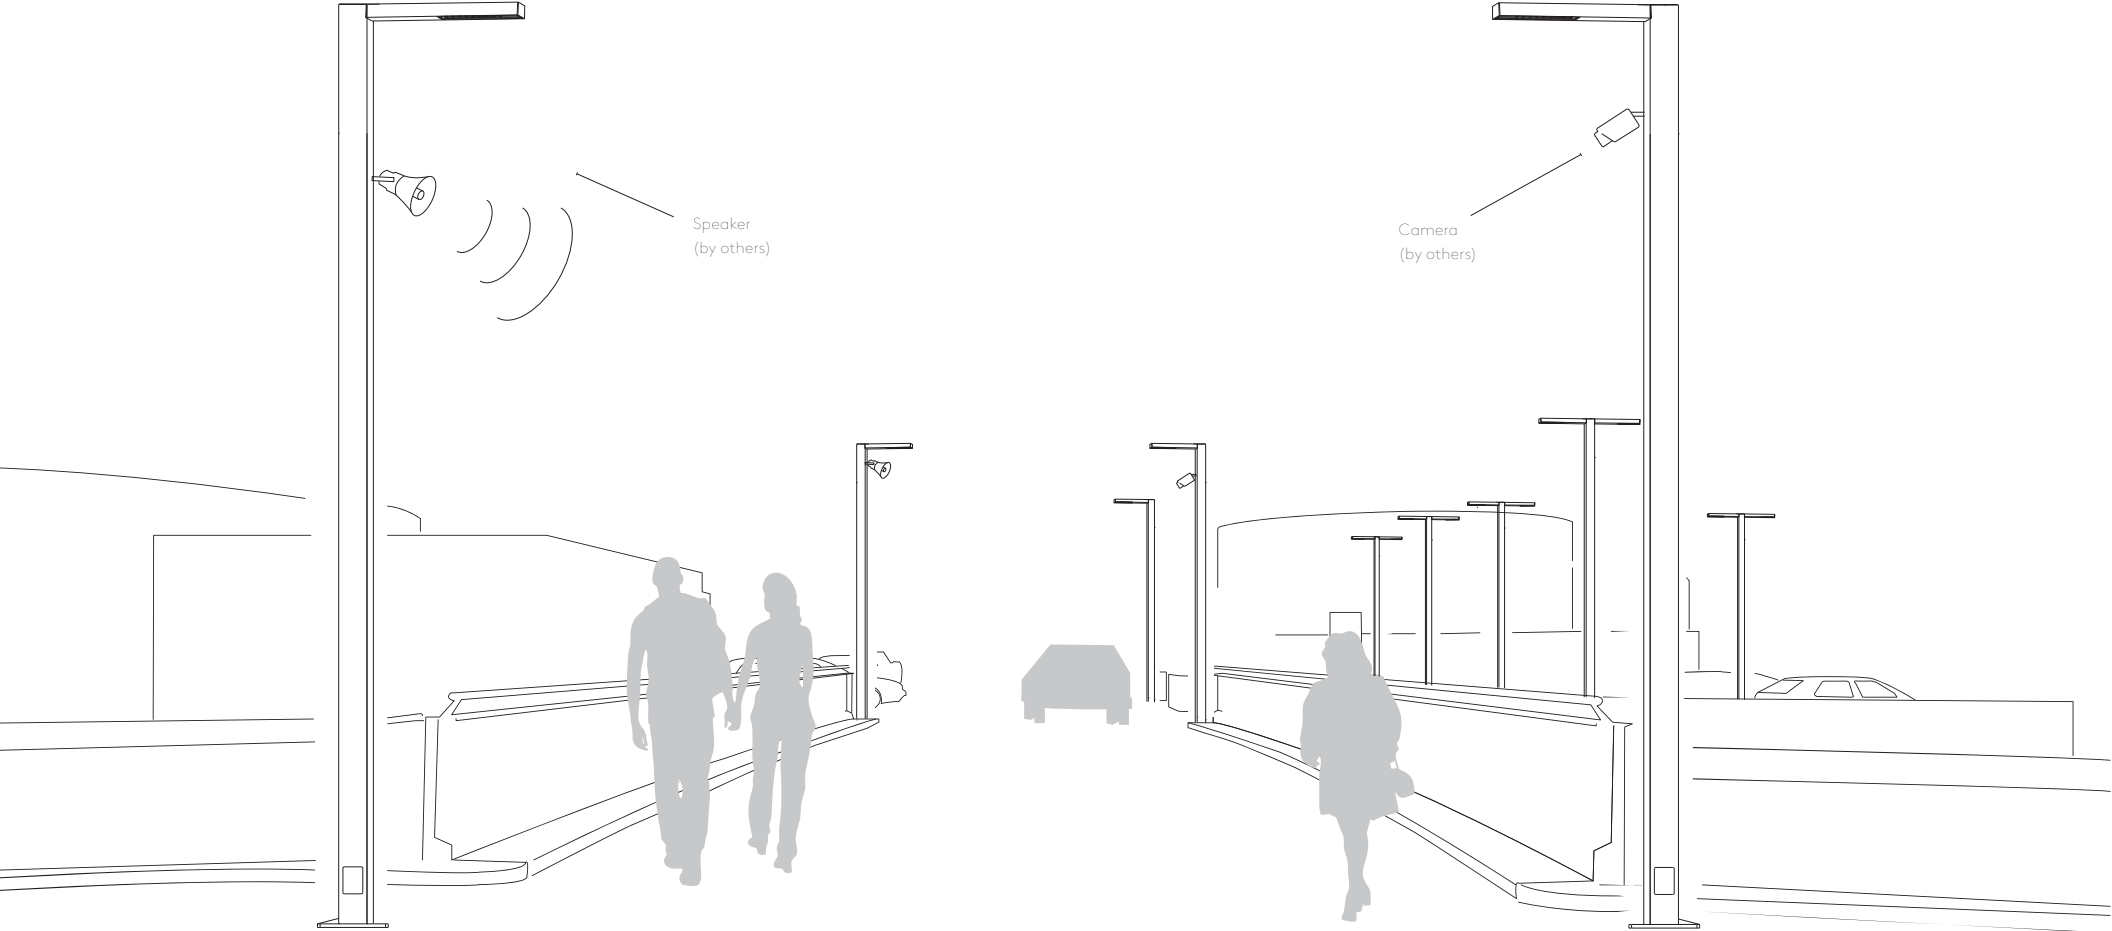

Typical application