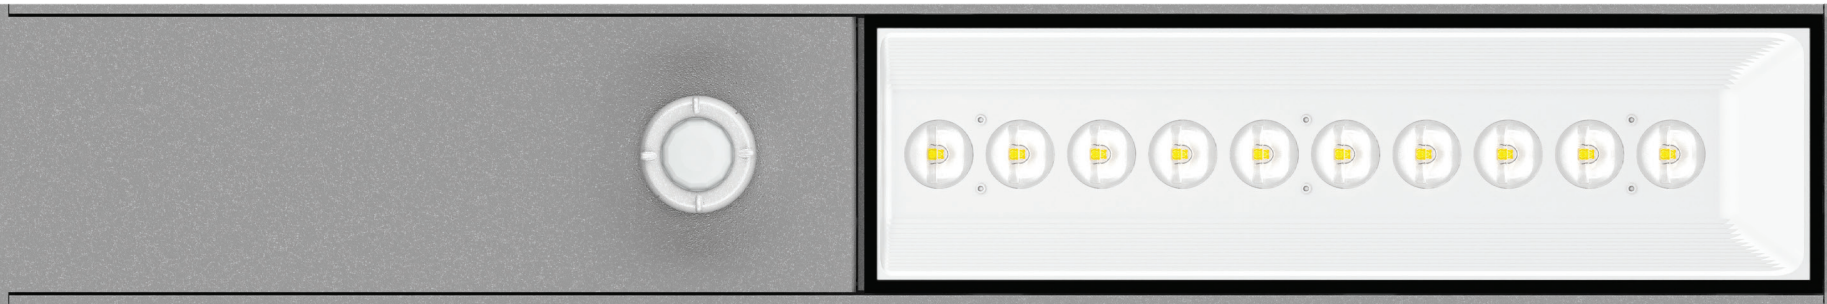

Integral motion sensor